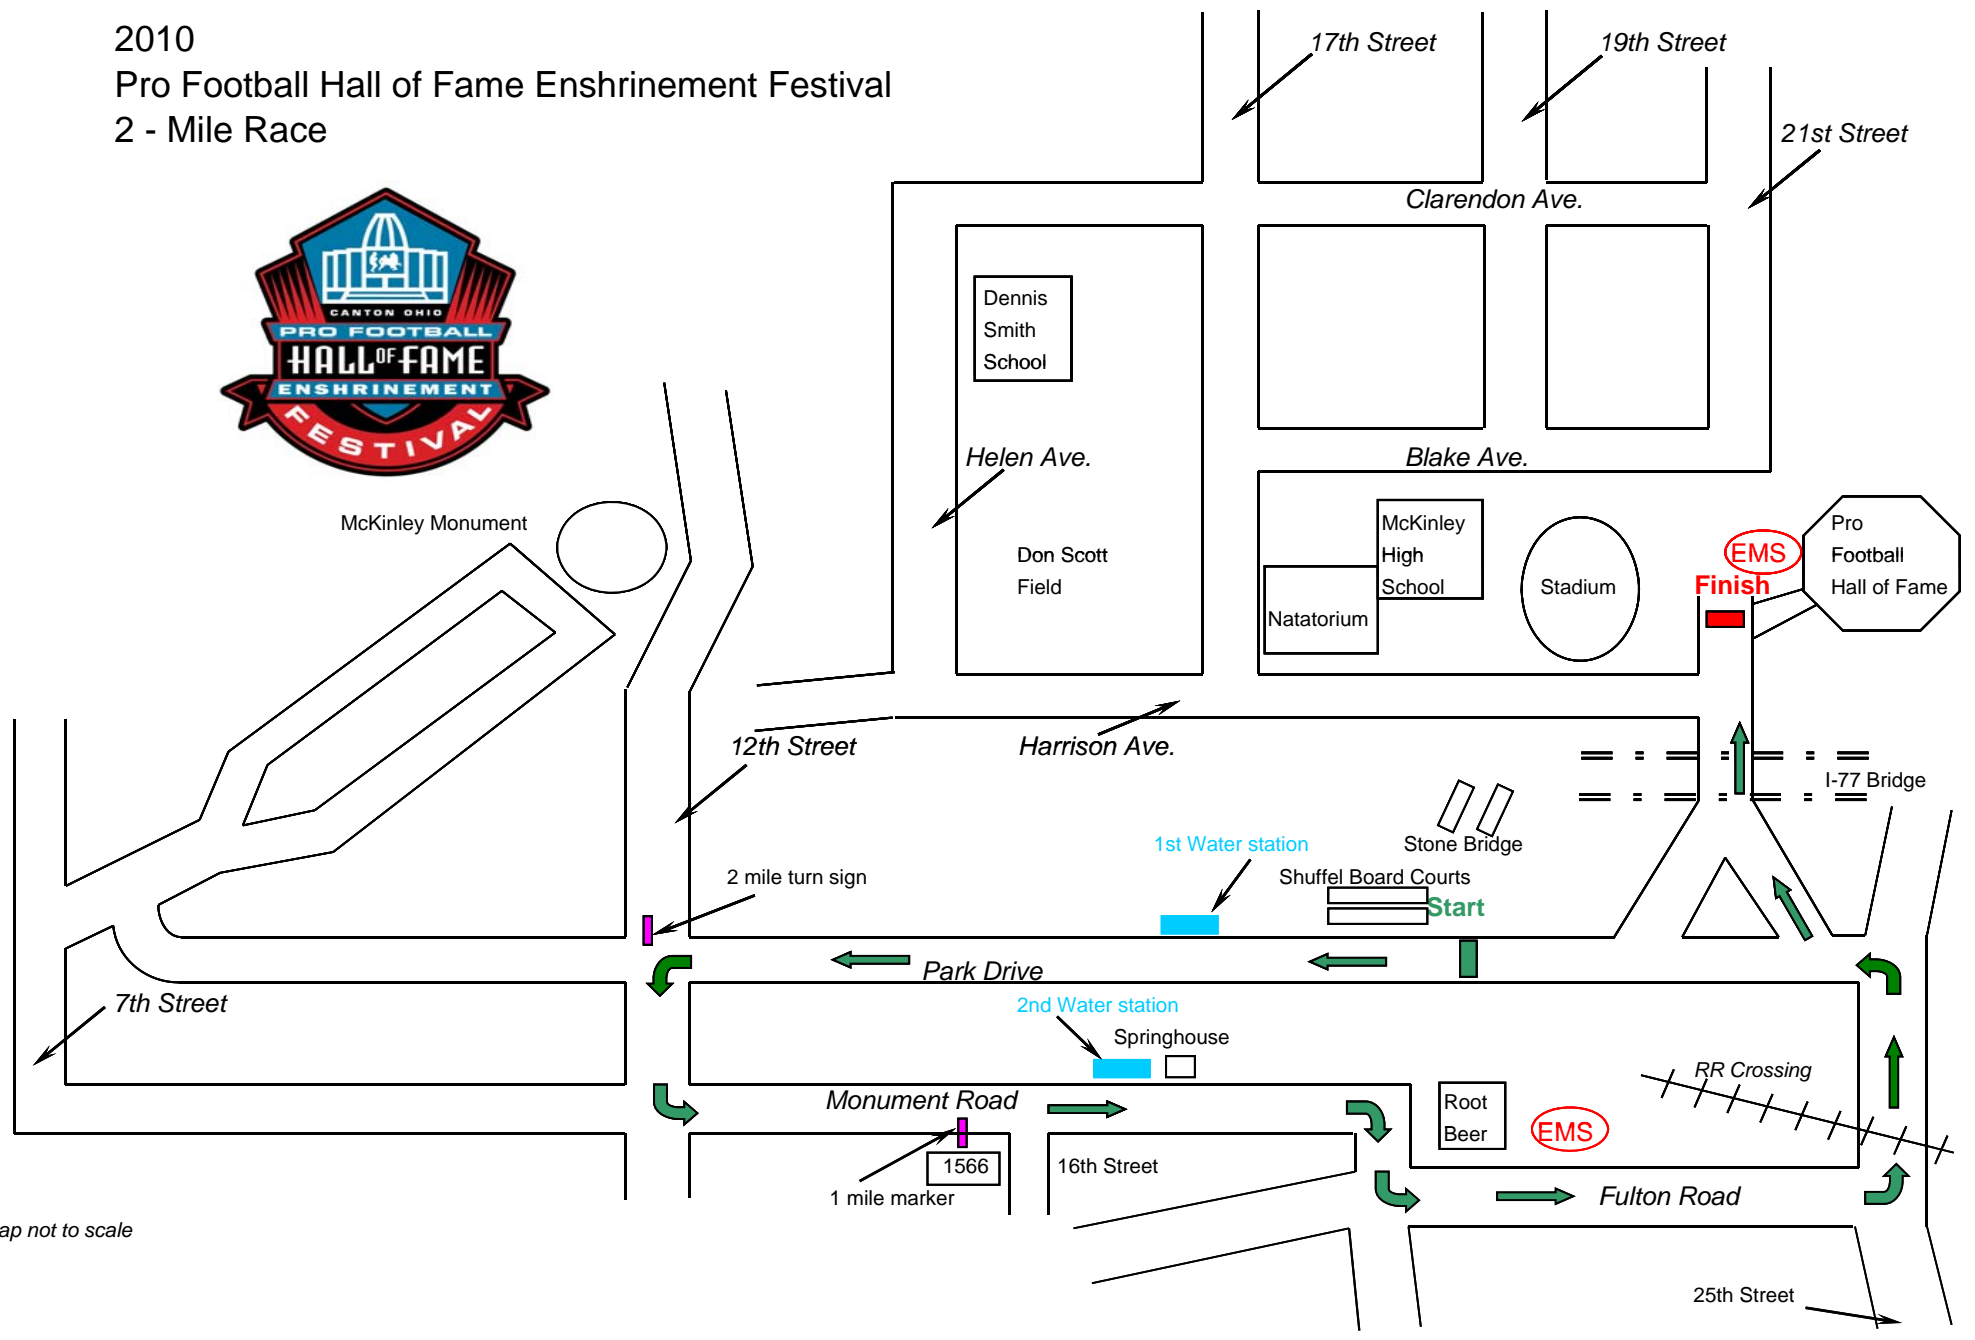

2010  
 Pro Football Hall of Fame Enshrinement Festival  
 2 - Mile Race

McKinley Monument

Map not to scale